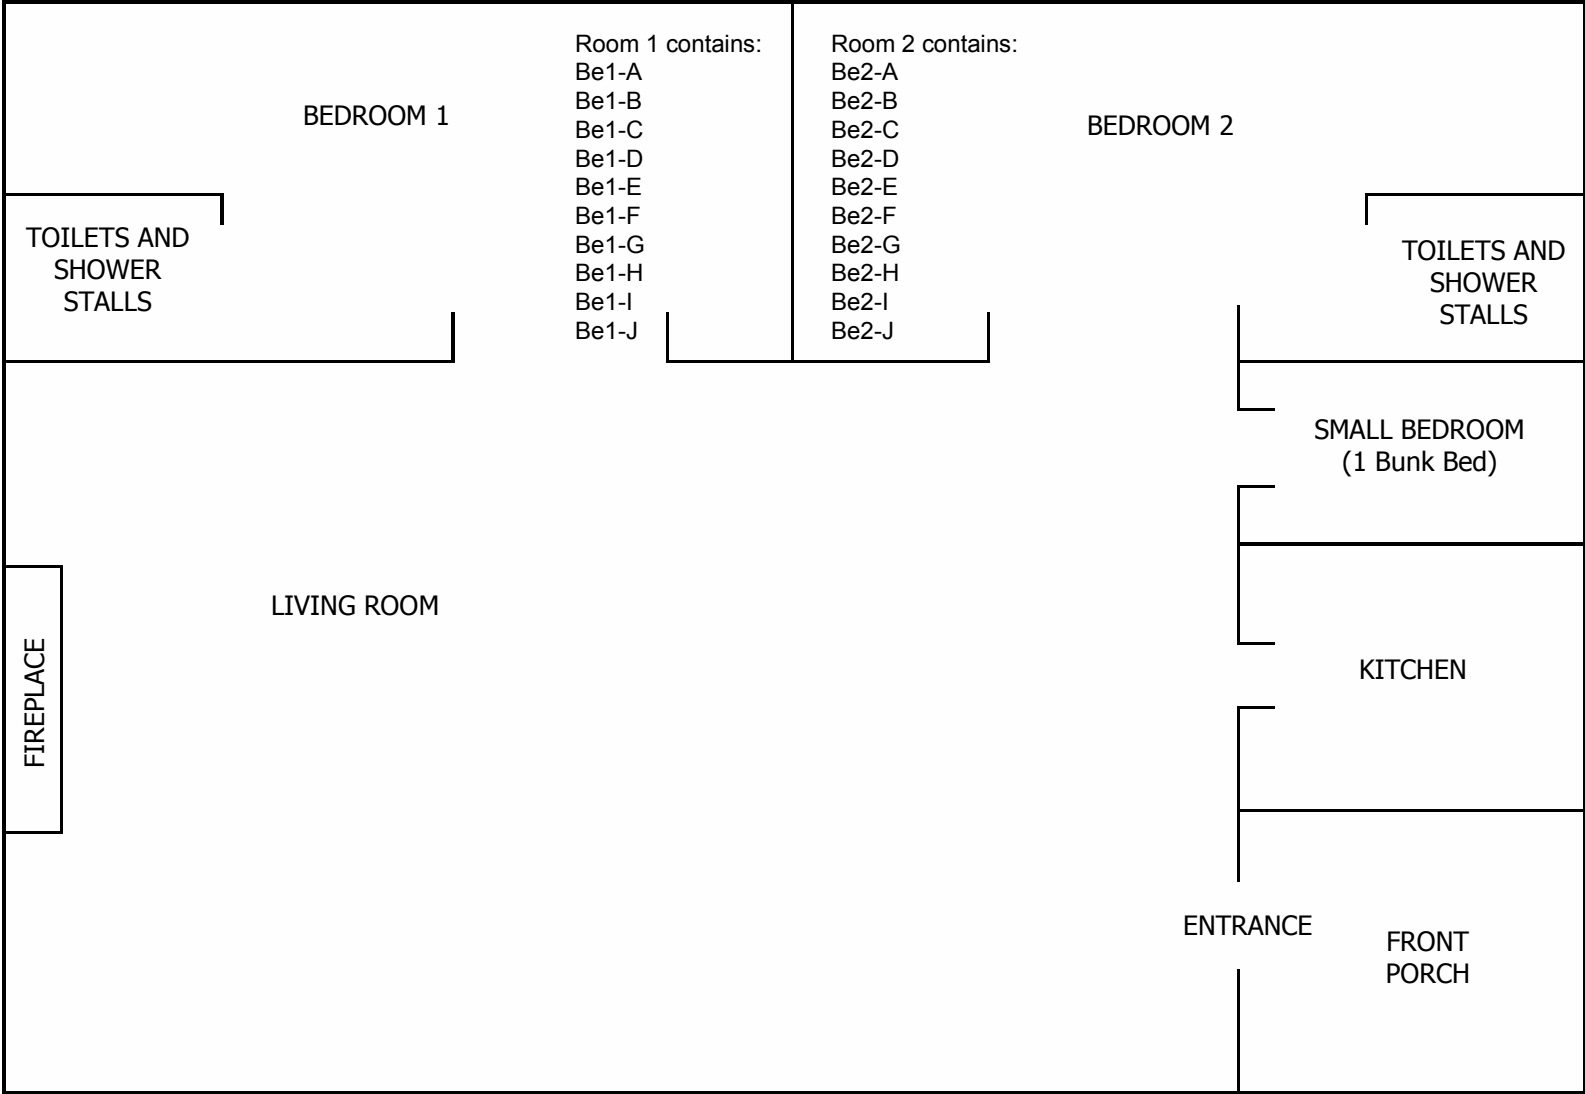

BEAM COTTAGE

- MAXIMUM CAPACITY IS 20 PEOPLE
- ALL BUNK BEDS
- NO LINENS OR PILLOWS ARE FURNISHED