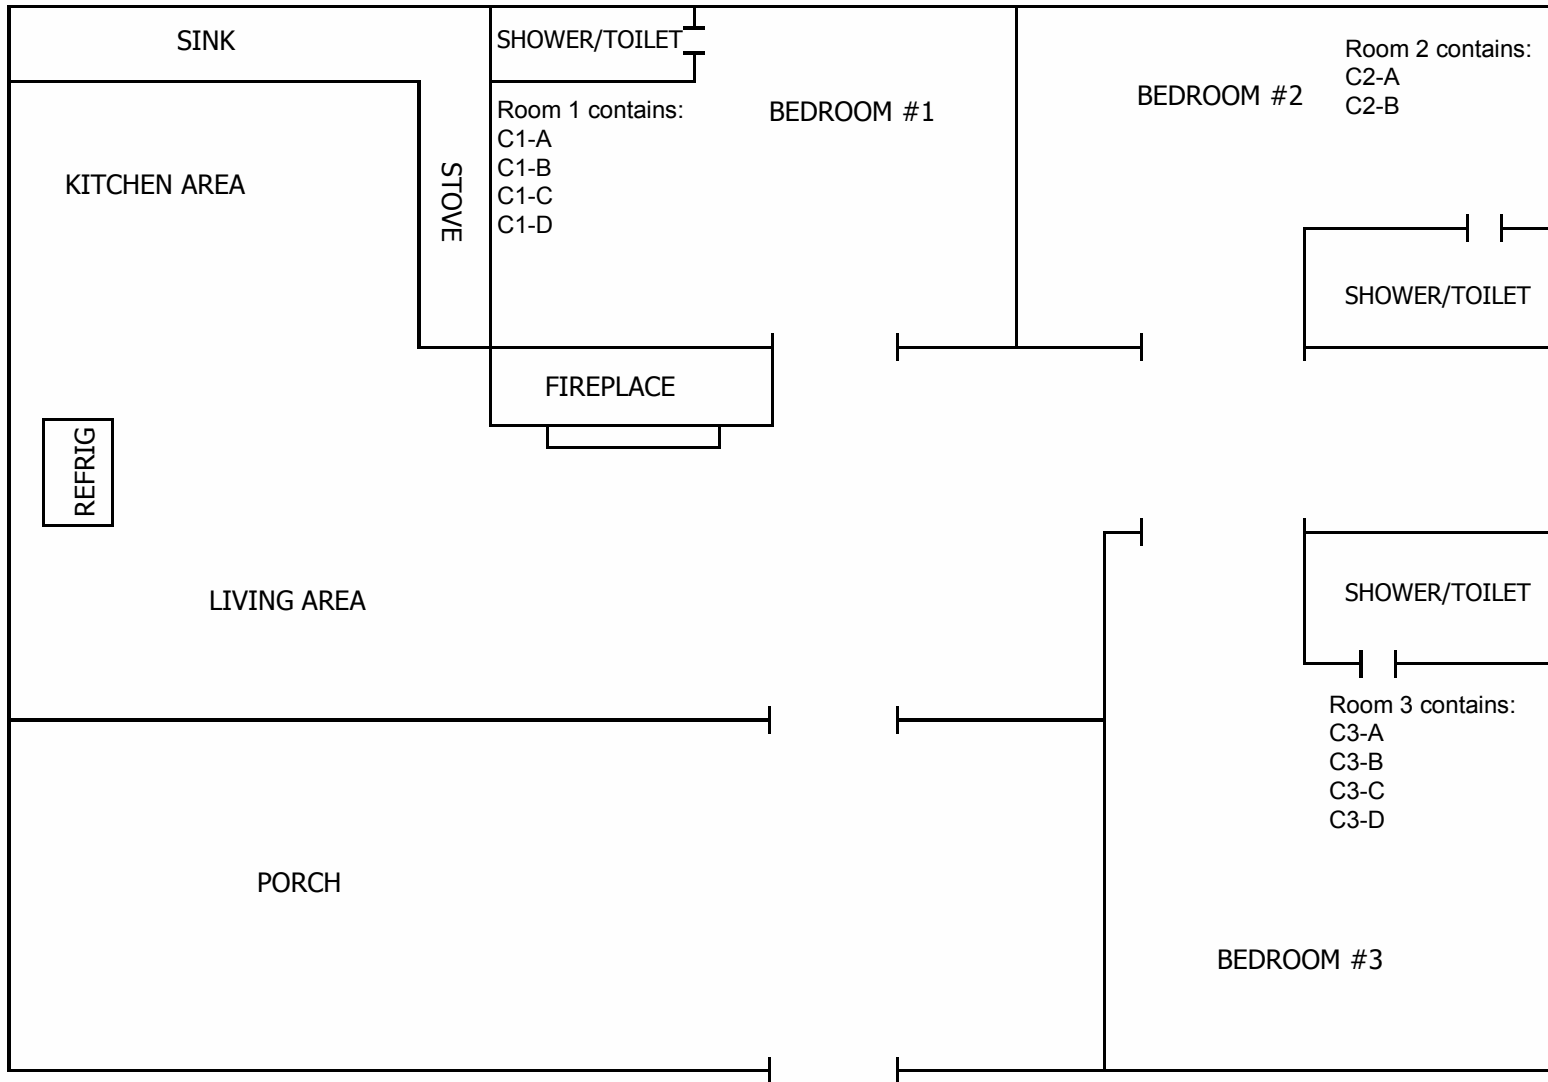

CARLA

BEDROOM #1: 1 Regular bunk bed set (1 upper, 1 lower bed), 1 bunk bed set w/ double bed on bottom & single on top

BEDROOM #2: 1 bunk bed set w/ double bed on bottom & single on top

BEDROOM #3: 2 Regular bunk bed sets (each w/ 1 upper & 1 lower bed)

*Maximum capacity: 10-12 people (depending on the number of people sleeping in double beds)

*NO LINENS, BLANKETS, TOWELS PROVIDED